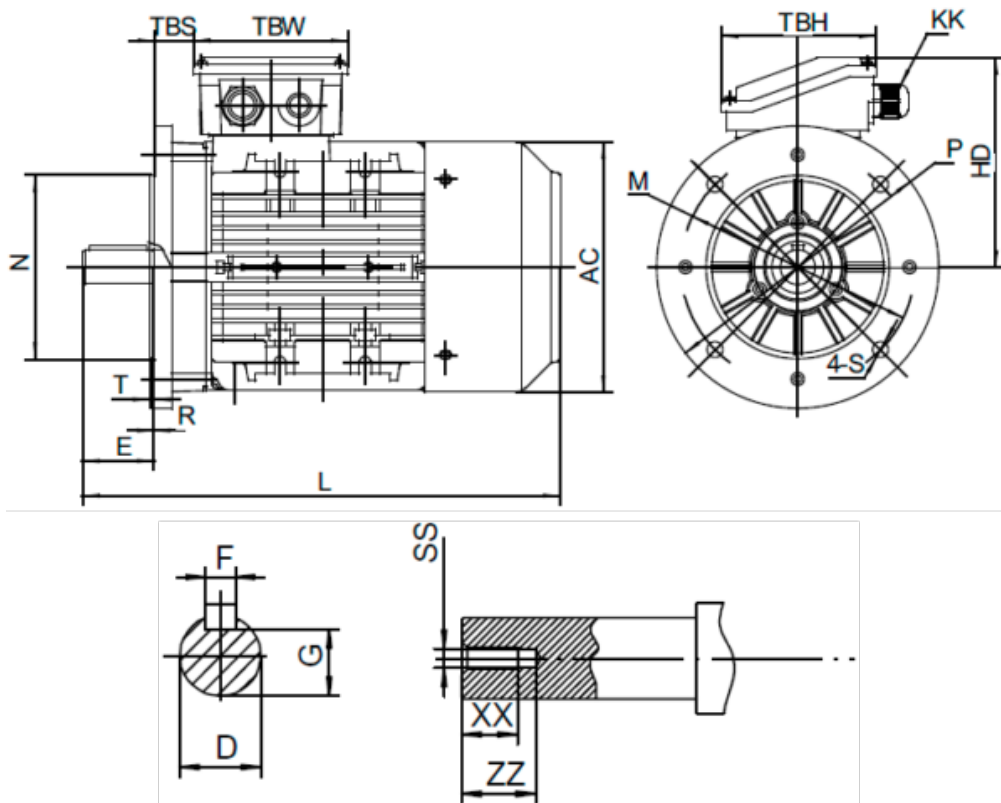

Data Sheet

Article number: 25180011061440

Description: Kleedrive T3A 90L-6 1.1kw 900 rpm UL/CSA
3x230/400V 50 HZ IP55 B5 Eff=81%

Measures

AA = 176	L = 313/338	TBH = 109
AC = Ø177	M = Ø165	TBS = 28.5
AD = 235	N = Ø130	TBW = 109
D = Ø24	P = Ø200	XX = 19
E = 50	R = 0	ZZ = 25
F = 8	S = Ø12	
G = 20	SS = M8	
HD = 145	T = 3.5	